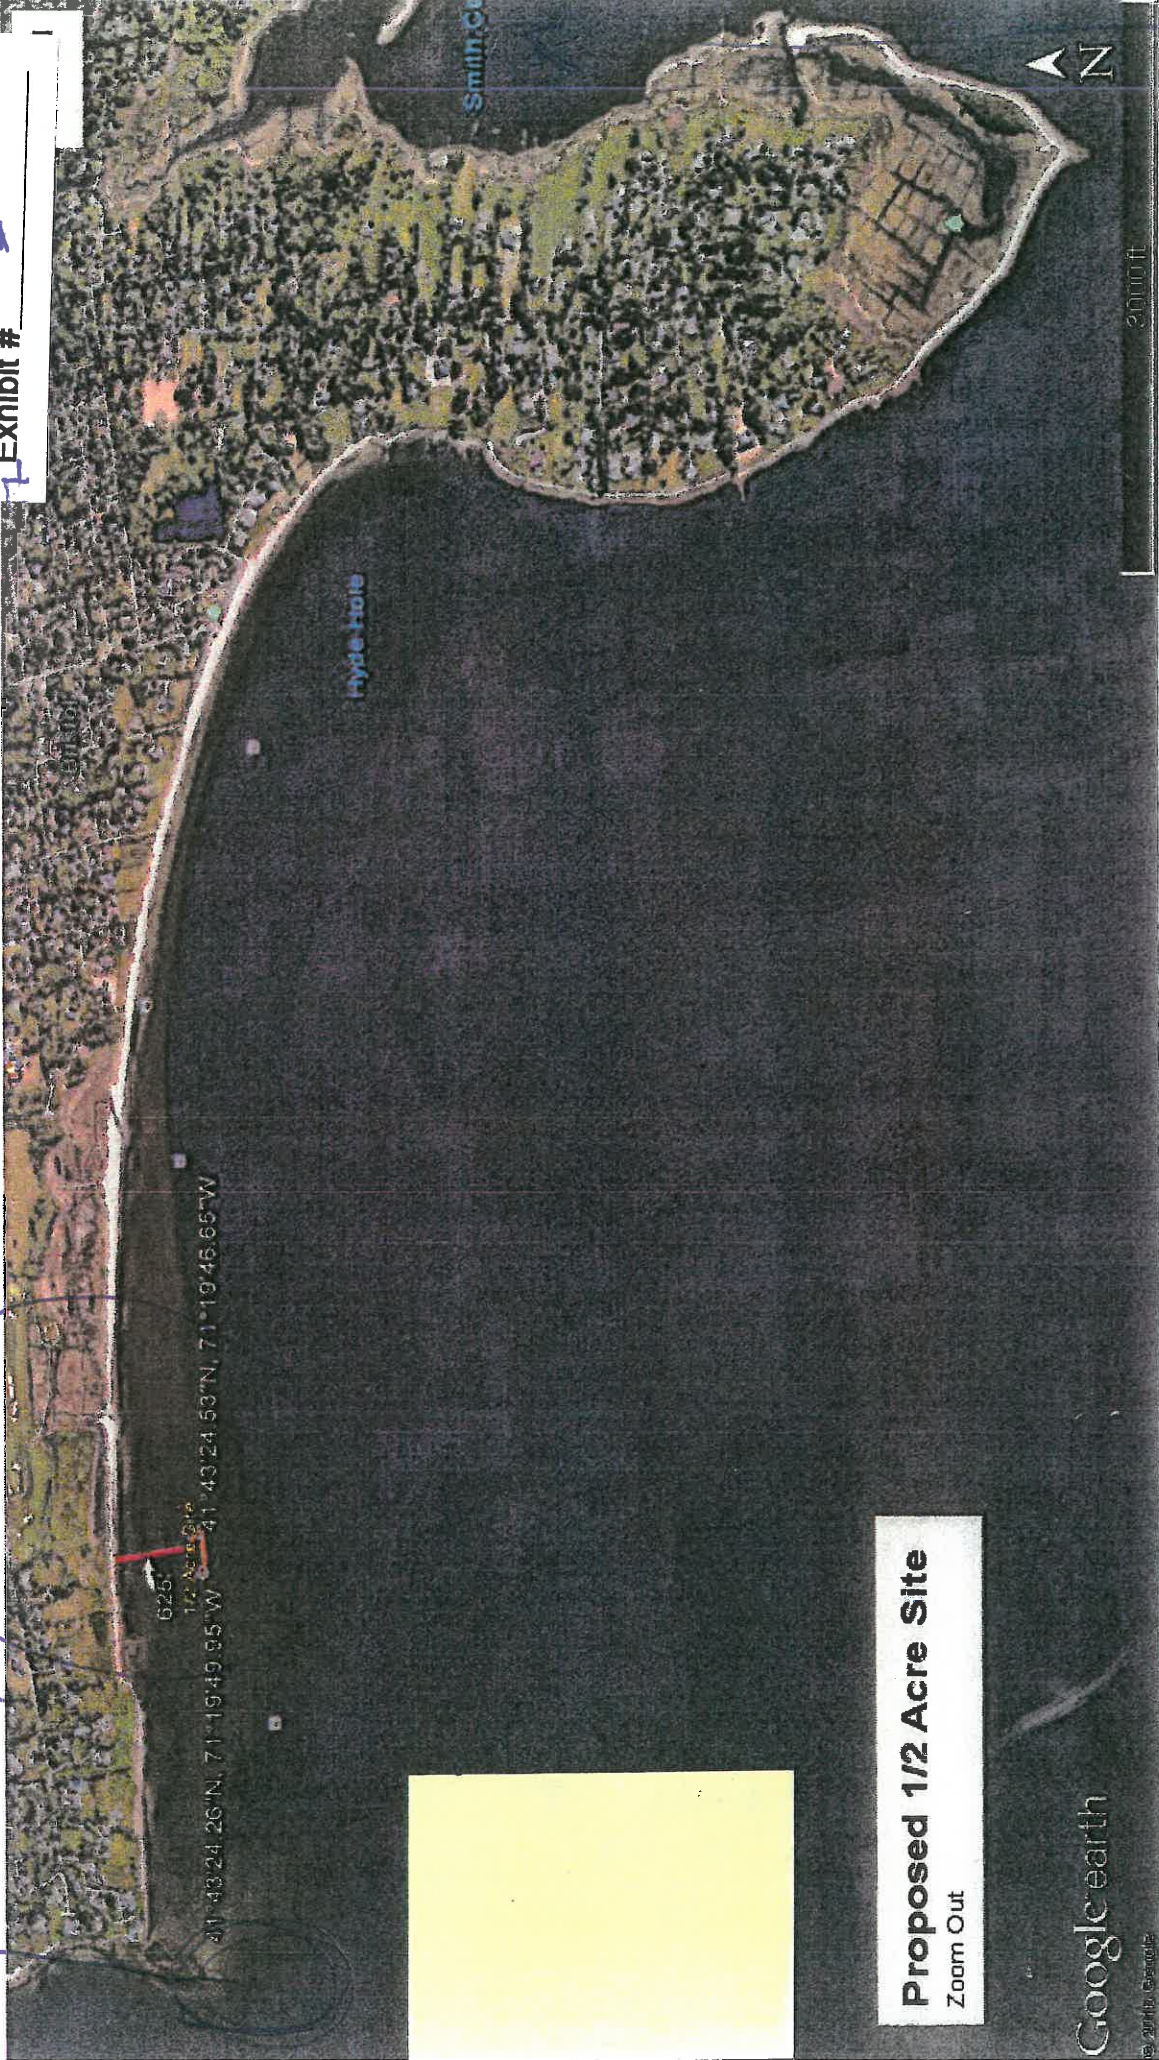

2017-05-004

Proposed Lease Area

Nyack Point

CRMC Semimonthly Meeting  
February 13, 2018

Exhibit #

1

Proposed 1/2 Acre Site  
Zoom Out

Google earth

© 2017 Google

Smiths Cove